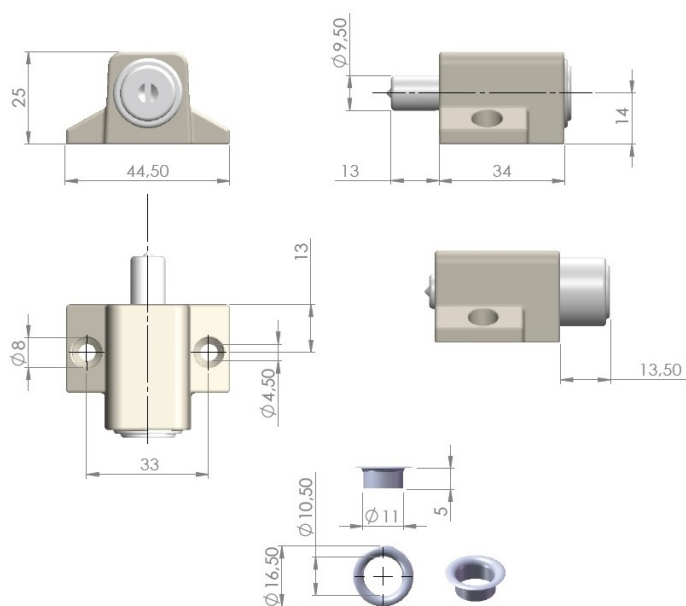

PRODUCT SHEET

Description:

Window Push Lock 280, $\varnothing 19\text{mm}$, CPL, KA D20,CK SISO, W/Sleeve

Item number:

14.03.002-0

Units	Box	Carton	HS Code	Barcode
Pcs.	12	120	8301300000	 5704866034241

SISO A/S